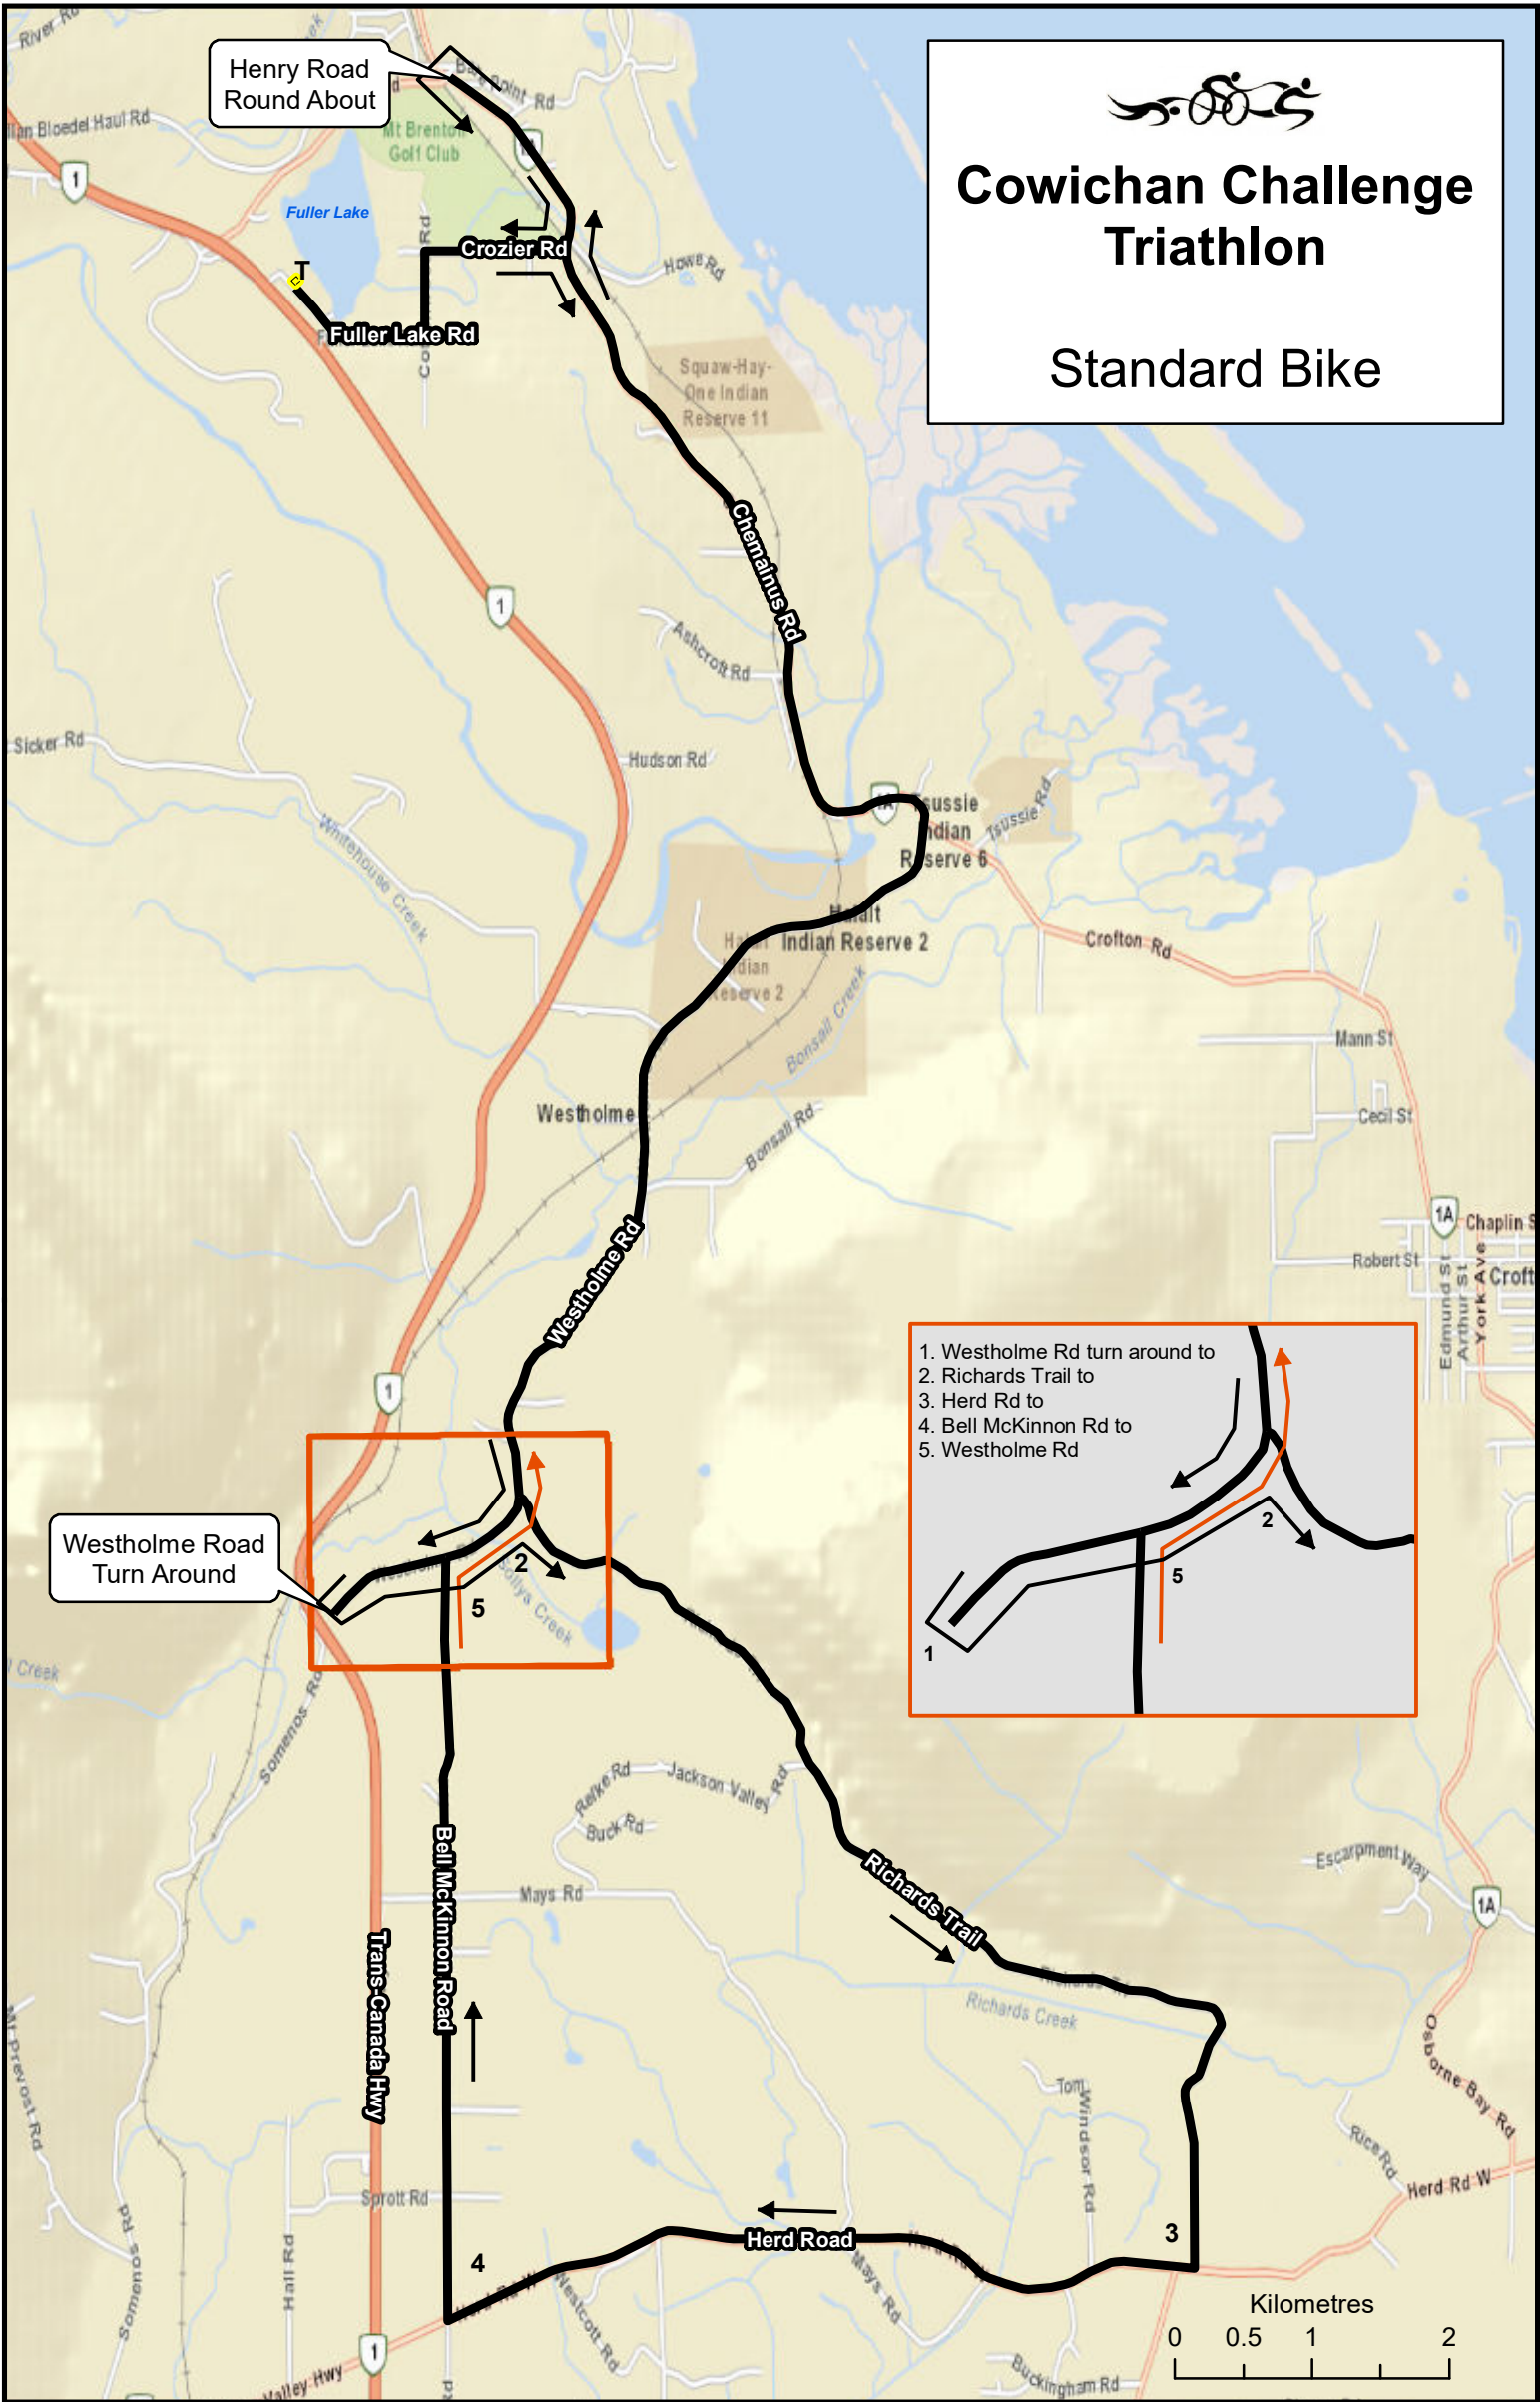

# Cowichan Challenge Triathlon

## Standard Bike

Henry Road Round About

Fuller Lake Rd

Crozier Rd

Chemainus Rd

Westholme Rd

Westholme Road Turn Around

Bell McKinnon Road

Richards Trail

Herd Road

1. Westholme Rd turn around to  
2. Richards Trail to  
3. Herd Rd to  
4. Bell McKinnon Rd to  
5. Westholme Rd